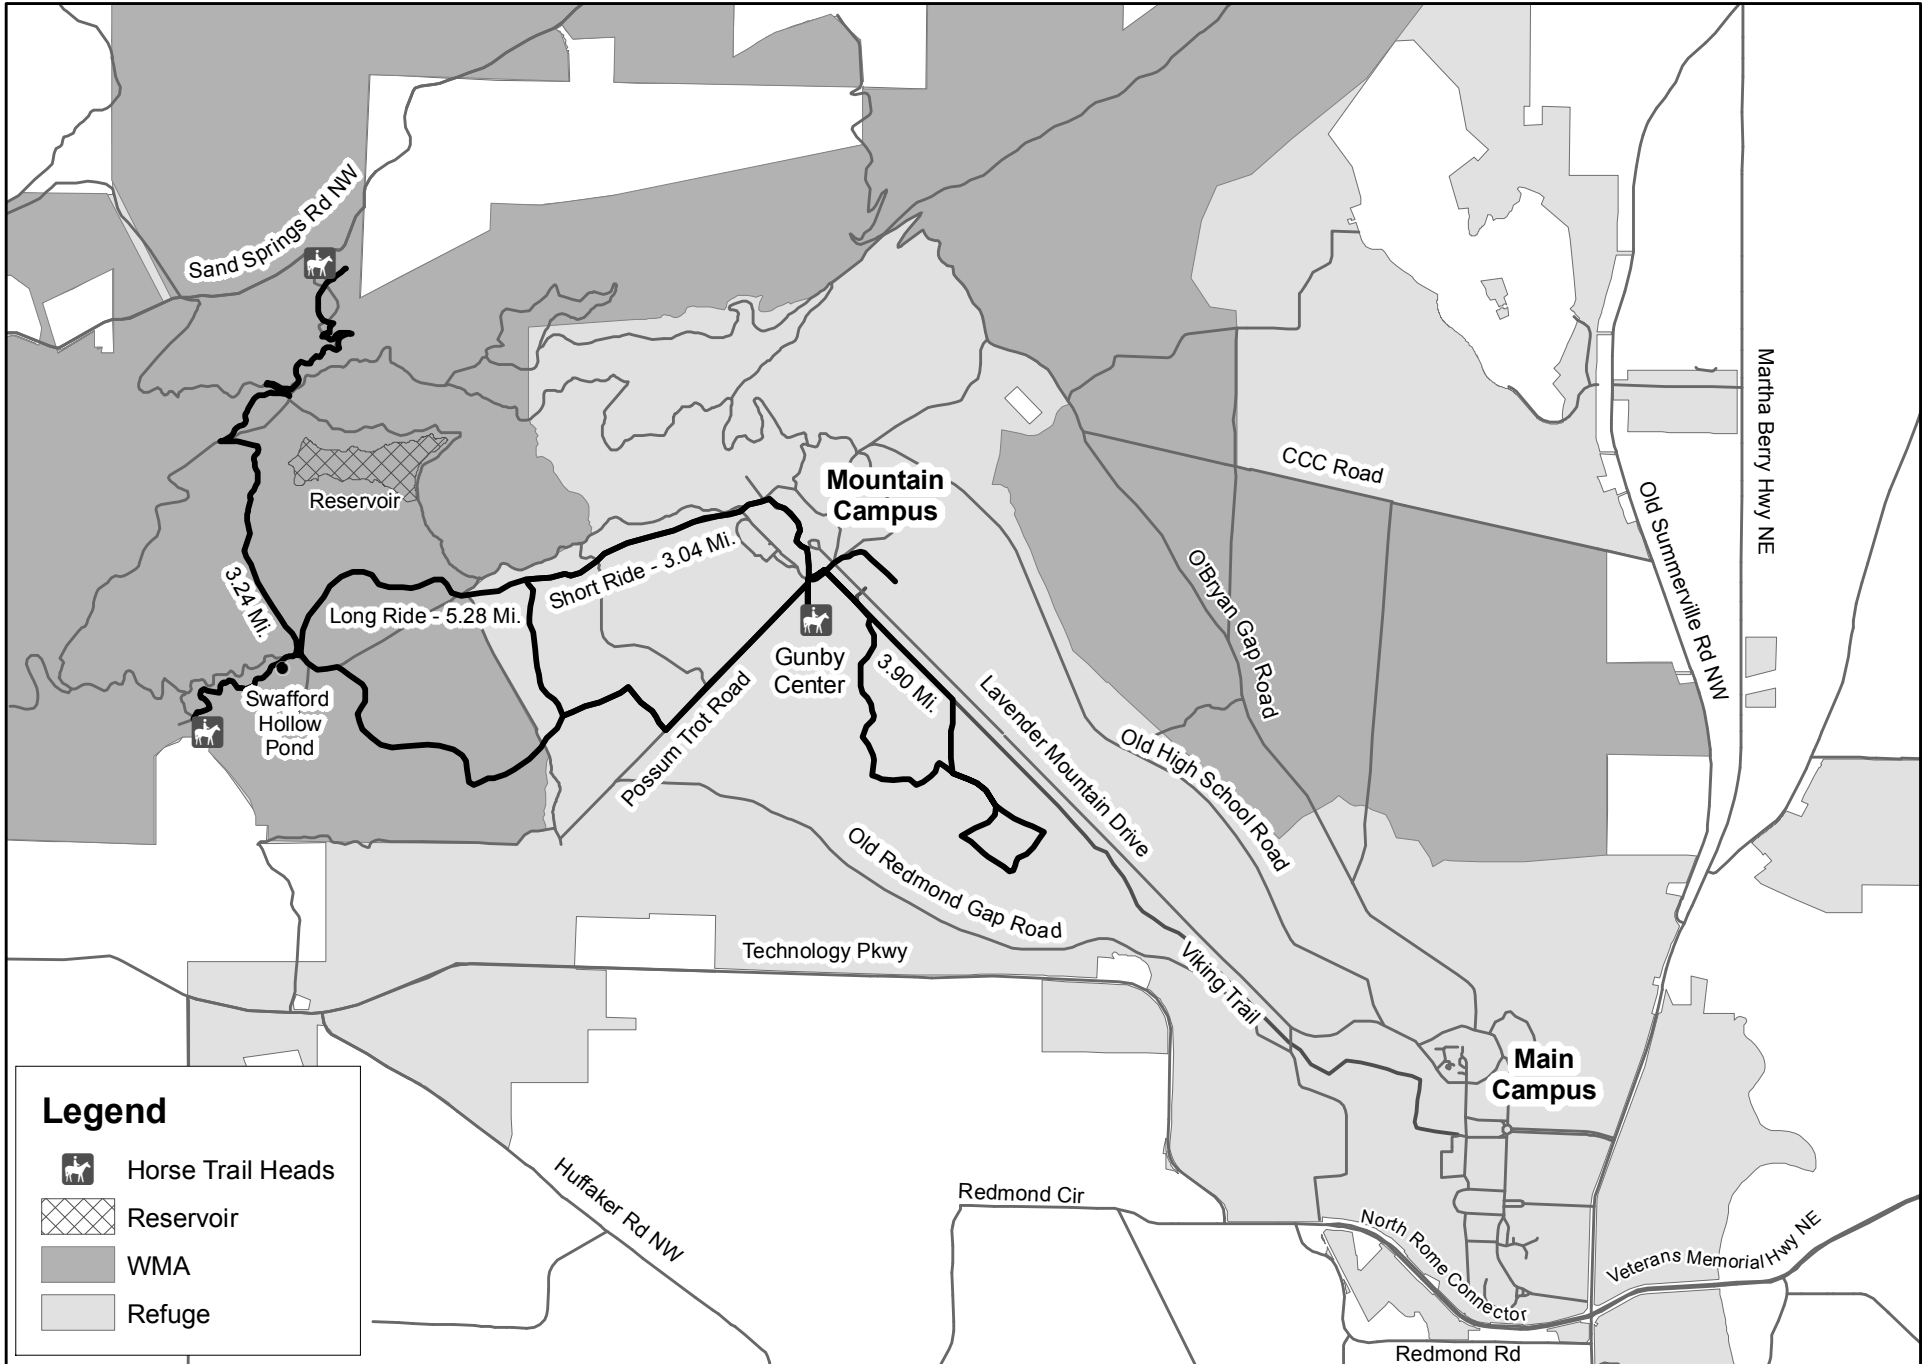

BERRY COLLEGE HORSE TRAILS MORE THAN 15 MILES

Legend

- Horse Trail Heads
- Reservoir
- WMA
- Refuge